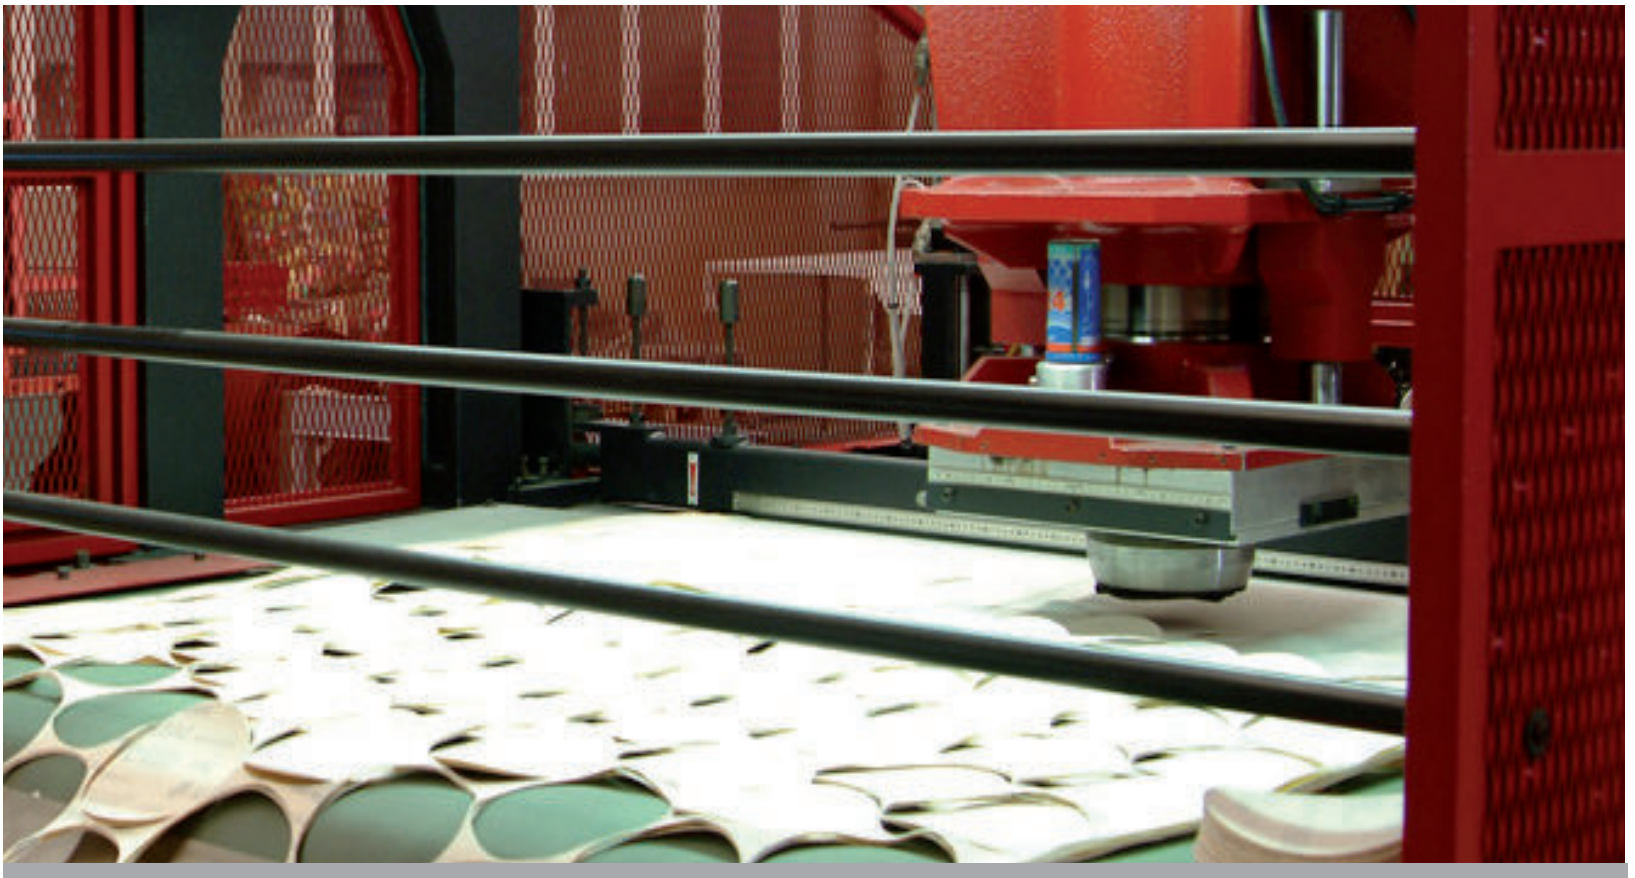

DETROIT INDUSTRIES S.A.

ABRASIFS APPLIQUES & RUBANS ADHESIFS

Z.I. D'El Jadida / B.P. 360 El Jadida Plateau - 24000 Maroc

Tél.: +212 523 35 31 56 / Fax: +212 523 35 31 57

sales@detroit-industries.com / www.detroit-industries.com